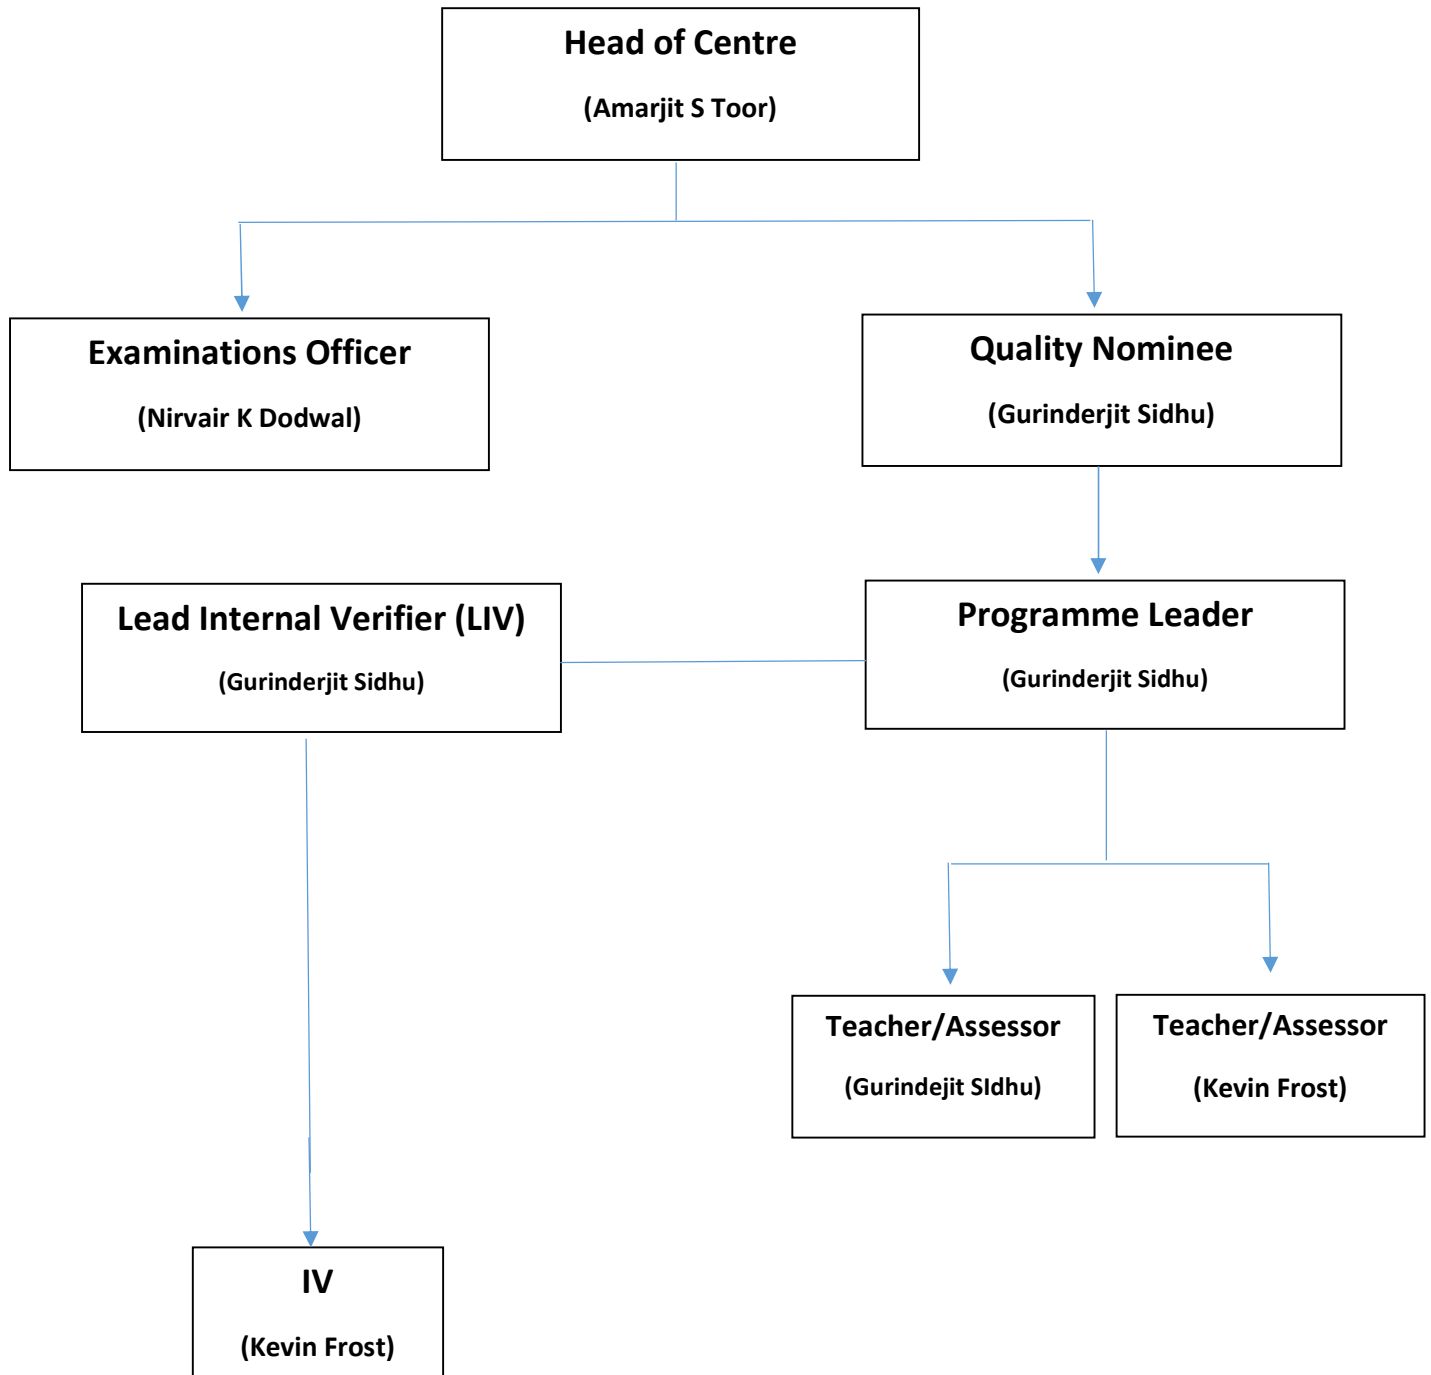

GURU GOBIND SINGH KHALSA COLLEGE

BTEC IT ORGANISATION STRUCTURE

2020 – 2021

GURU GOBIND SINGH KHALSA COLLEGE

BTEC APPLIED SCIENCE ORGANISATION STRUCTURE

2020 – 2021