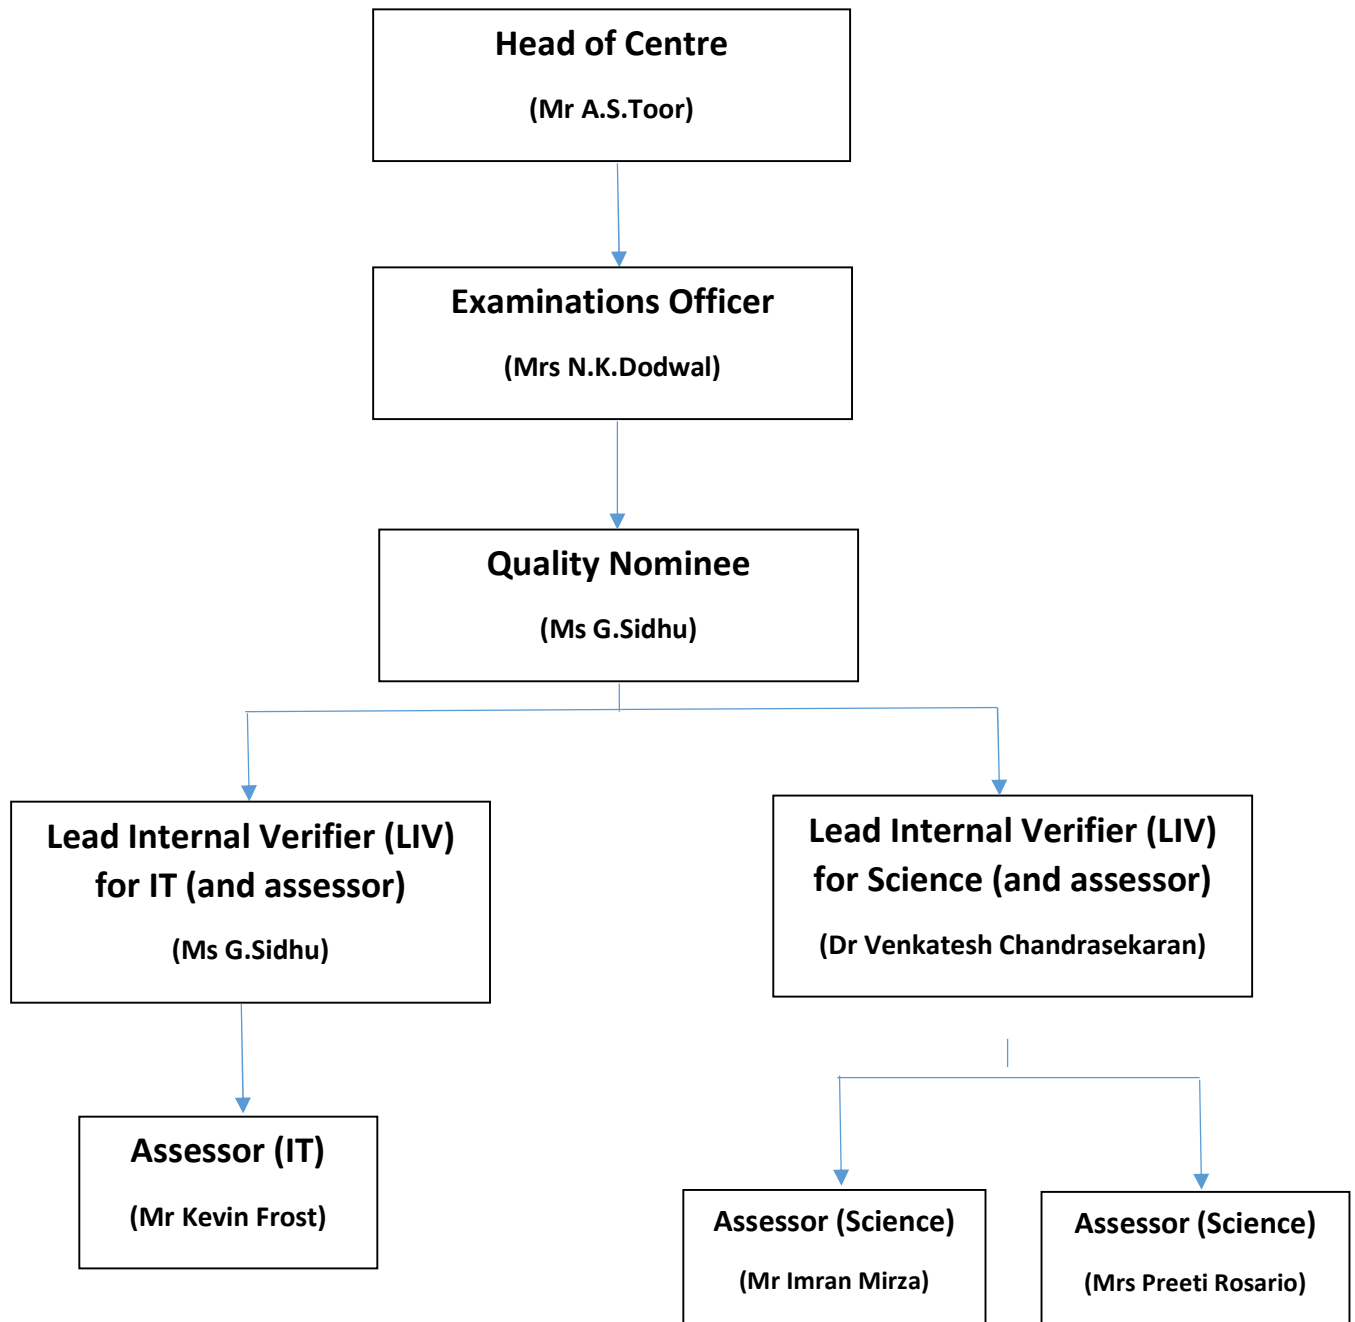

GURU GOBIND SINGH KHALSA COLLEGE

BTEC ORGANISATION STRUCTURE

2020 – 2021

SUCCESSION PLANS

2020 - 2021

In the case of short periods of staff absences, the following succession plan will take place: